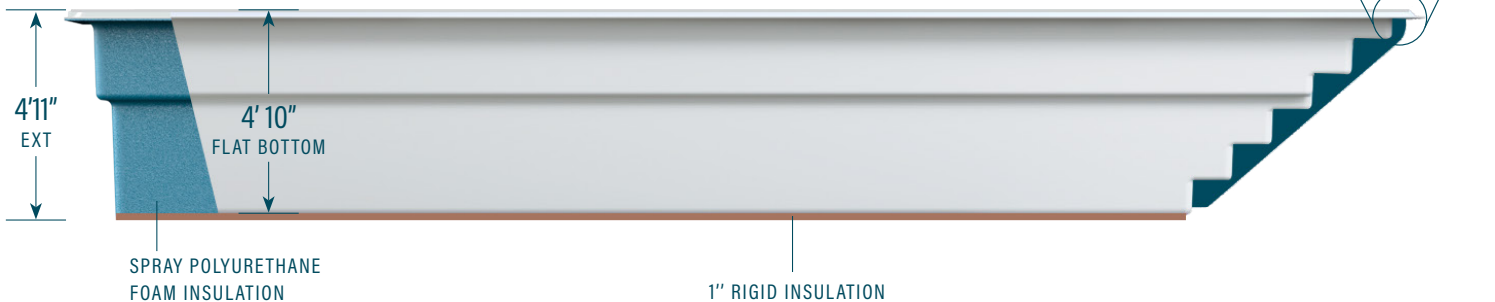

## Lap pools

MODEL SHOWN 9'X31'

MODELS	A	B	CAPACITY (LITRE)	CAPACITY (US GALLON)
9'X28'	30'3"	28'8"	23,375	6,175
9'X31'	33'3"	31'8"	26,203	6,922
9'X34'	36'3"	34'8"	29,031	7,669
9'X37'	39'3"	37'8"	31,859	8,416

### LEGEND

SKIMMER SIDE BOTTOM DRAIN WATER RETURN LED LIGHT   
 Positioning of these elements is standard. Modifications can be requested. Ask your retailer.