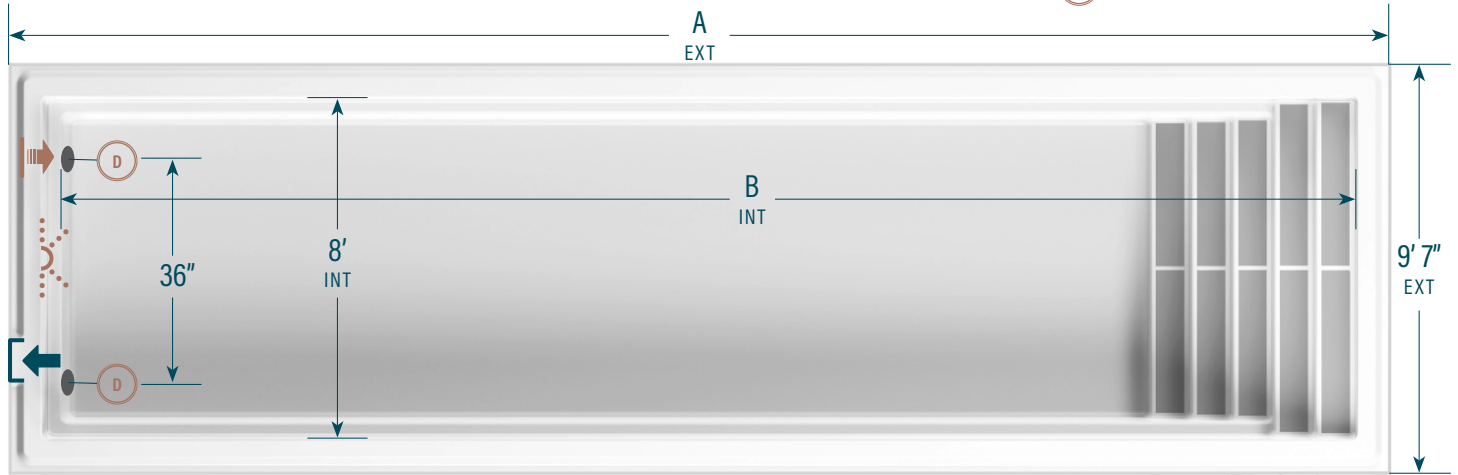

## Lap pools

MODEL SHOWN 9'X31'

MODELS	A	B	CAPACITY (LITRE)	CAPACITY (US GALLON)
9'X28'	30'3"	28'8"	23,375	6,175
9'X31'	33'3"	31'8"	26,203	6,922
9'X34'	36'3"	34'8"	29,031	7,669
9'X37'	39'3"	37'8"	31,859	8,416

### LEGEND

SKIMMER SIDE BOTTOM DRAIN WATER RETURN LED LIGHT   
 Positioning of these elements is standard. Modifications can be requested. Ask your retailer.