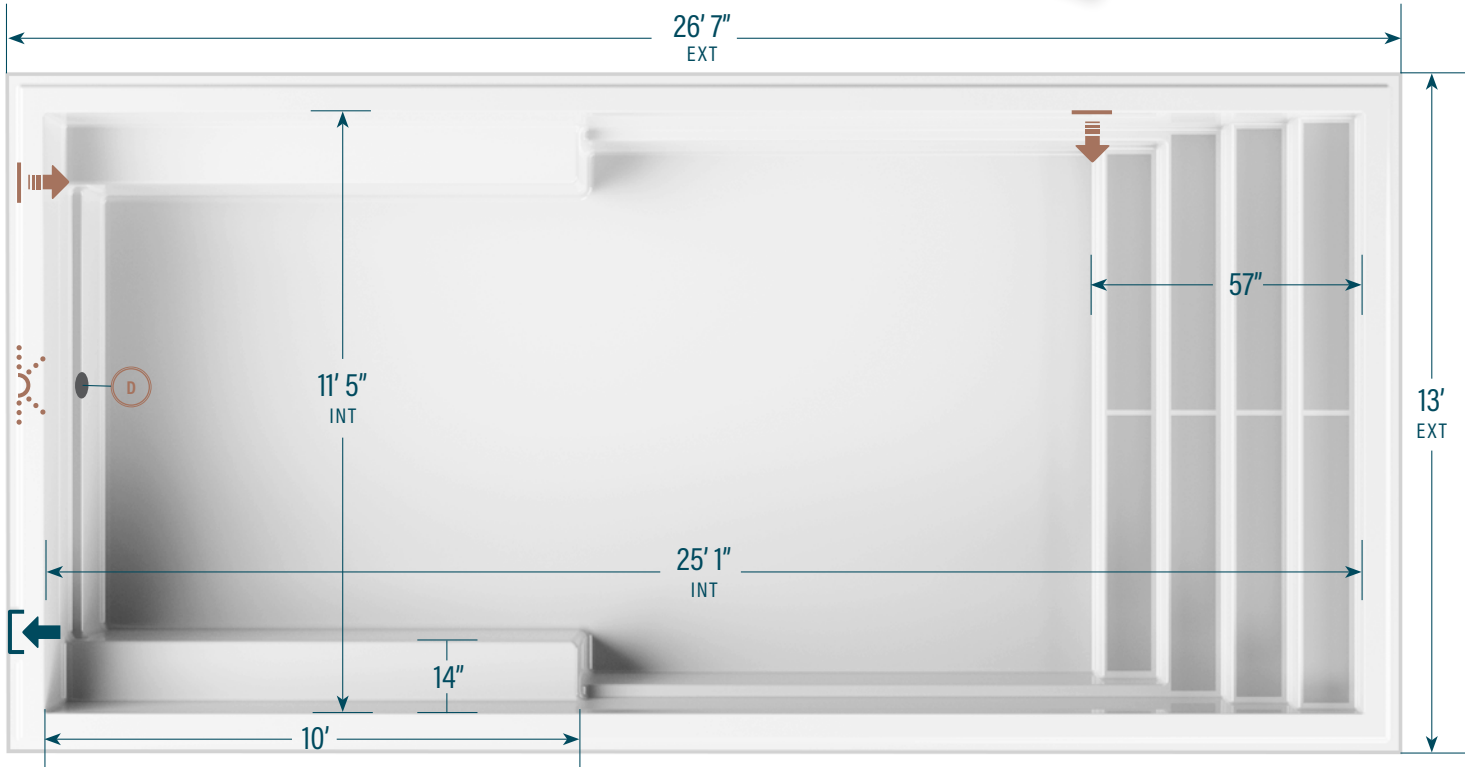

moVa

CONTEMPORARY POOLS

13' x 27'

CAPACITY
7,600 US gallons
28,769 litres

SHELL WEIGHT
839 kg | 1,850 lbs

LEGEND

SKIMMER		SIDE BOTTOM DRAIN		WATER RETURN		LED LIGHT		COLORS	
								WILD WOLF	
								SEA FOAM	