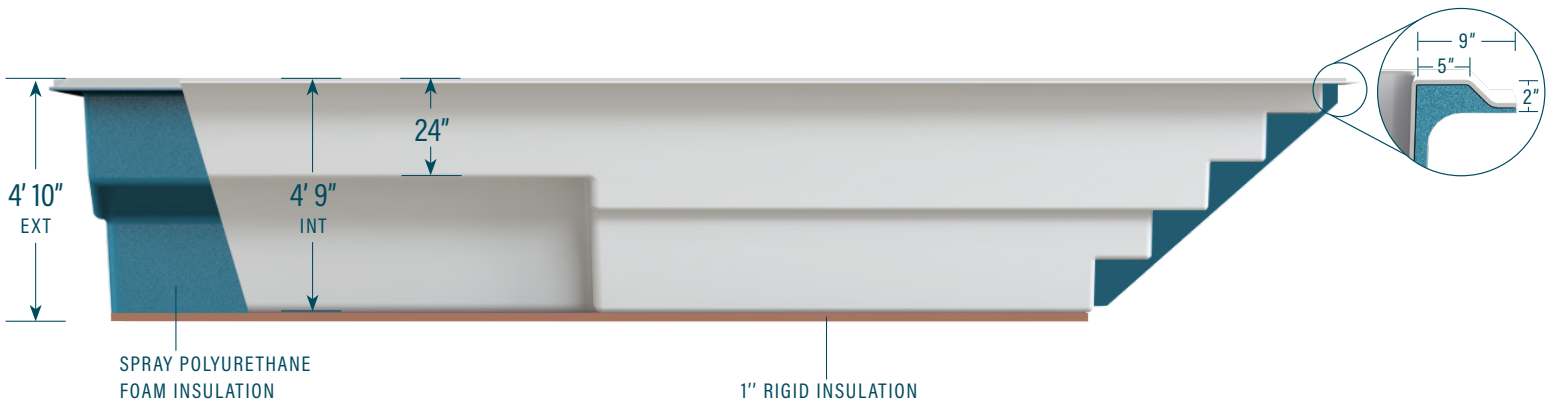

moVa

CONTEMPORARY POOLS

13' x 27'

CAPACITY
7,600 US gallons
28,769 litres

SHELL WEIGHT
839 kg | 1,850 lbs

LEGEND

SKIMMER		SIDE BOTTOM DRAIN		WATER RETURN		LED LIGHT		COLORS	
								WILD WOLF	
								SEA FOAM	