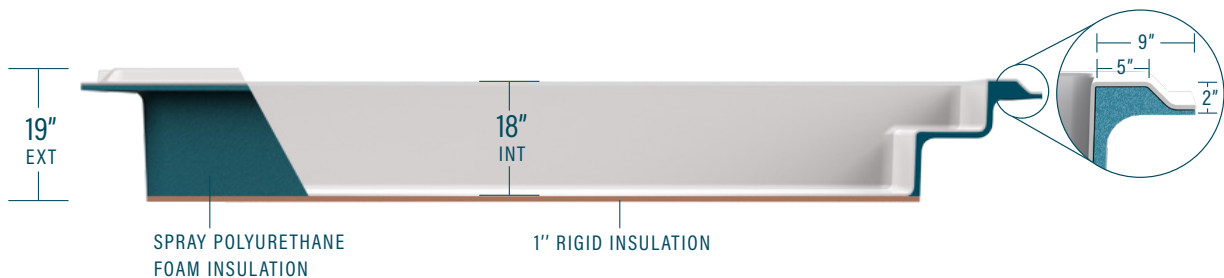

moVa

CONTEMPORARY POOLS

Wading pool

CAPACITY
981 US gallons

SHELL WEIGHT
560 lbs

LEGEND

SKIMMER

SIDE BOTTOM DRAIN

WATER RETURN

LED LIGHT

Positioning of these elements is standard. Modifications can be requested. Ask your retailer.

STANDARD COLORS*

WILD WOLF

SEA FOAM

SAPPHIRE BLUE

*Other colors available. Additional delays may apply. Ask your retailer.