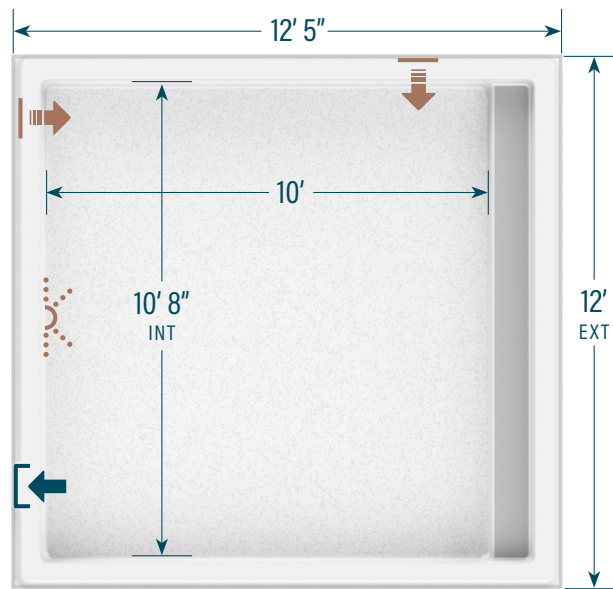

moVa

CONTEMPORARY POOLS

Wading pool

CAPACITY
981 US gallons

SHELL WEIGHT
560 lbs

LEGEND

SKIMMER

SIDE BOTTOM DRAIN