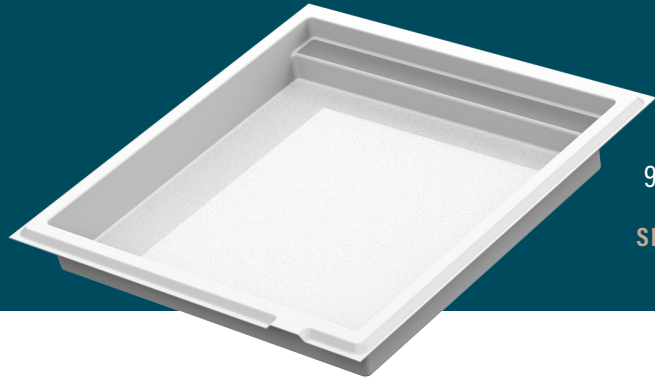

moVa

CONTEMPORARY POOLS

Wading pool

CAPACITY
981 US gallons

SHELL WEIGHT
560 lbs

LEGEND

SKIMMER

SIDE BOTTOM DRAIN

WATER RETURN

LED LIGHT

Positioning of these elements is standard. Modifications can be requested. Ask your retailer.

STANDARD COLORS*

WILD WOLF

SEA FOAM

SAPPHIRE BLUE

*Other colors available. Additional delays may apply. Ask your retailer.