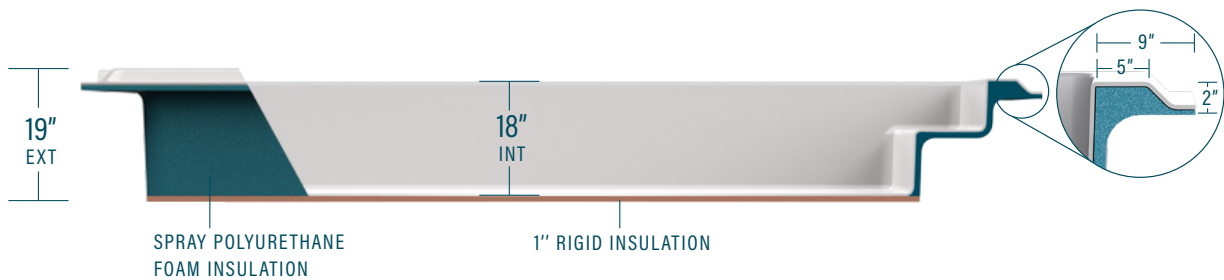

moVa

CONTEMPORARY POOLS

Wading pool

CAPACITY
981 US gallons
3,713 litres

SHELL WEIGHT
254 kg | 560 lbs

LEGEND

SKIMMER

SIDE
BOTTOM
DRAIN

WATER
RETURN

LED
LIGHT

COLORS
WILD WOLF
SEA FOAM

The information in this document is provided for informational purposes only. Consult an authorized dealer and the Mova Pools installation guide for product specifications and installation instructions before purchasing a pool. An installation that does not conform to the instructions may void your warranty.