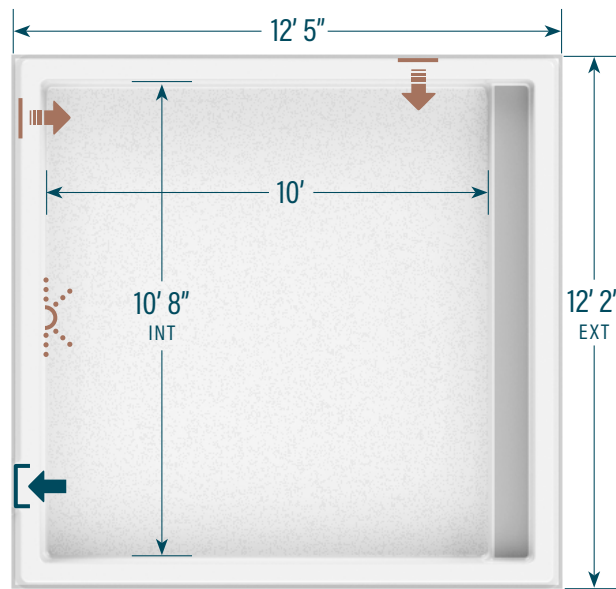

moVa

CONTEMPORARY POOLS

Wading pool

CAPACITY
981 US gallons
3,713 litres

SHELL WEIGHT
254 kg | 560 lbs

LEGEND

SKIMMER

SIDE
BOTTOM
DRAIN