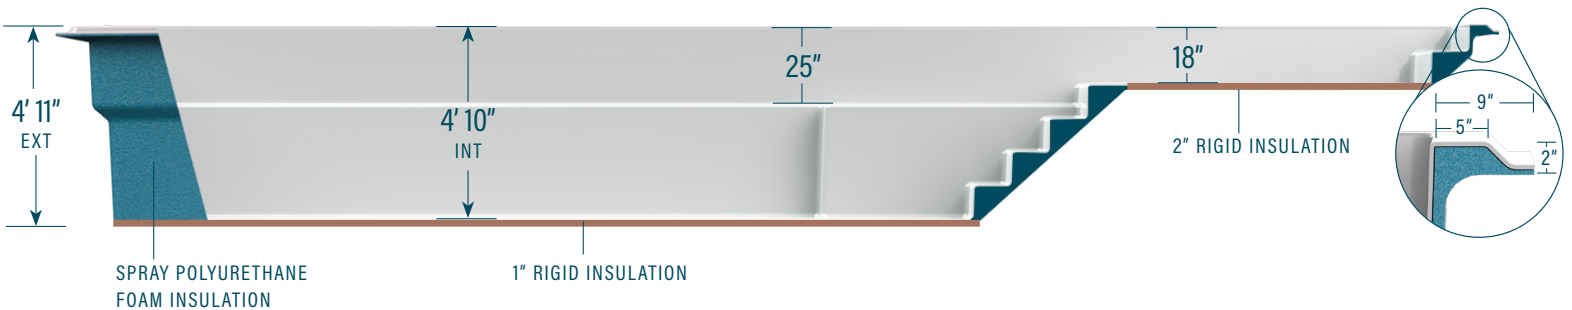

moVa

CONTEMPORARY POOLS

12' x 37' with sun ledge

CAPACITY
8,702 US gallons
32,936 litres

SHELL WEIGHT
988 kg | 2,175 lbs

LEGEND

SKIMMER	➔]	SIDE BOTTOM DRAIN	(D)	WATER RETURN	←]]	LED LIGHT	⋯	COLORS	
								WILD WOLF	■
								SEA FOAM	□