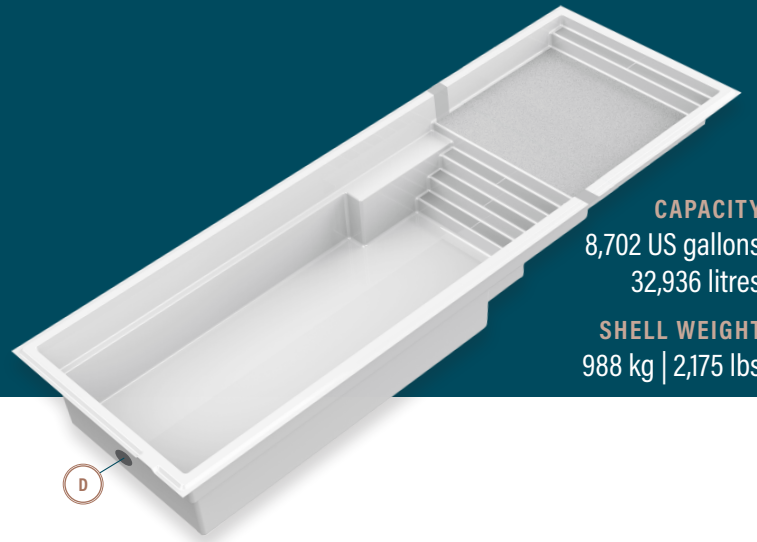

moVa

CONTEMPORARY POOLS

12' x 37' with sun ledge

CAPACITY
8,702 US gallons
32,936 litres

SHELL WEIGHT
988 kg | 2,175 lbs

LEGEND

SKIMMER	➔]	SIDE BOTTOM DRAIN	(D)	WATER RETURN	←]]	LED LIGHT	⋯	COLORS	
								WILD WOLF	■
								SEA FOAM	□