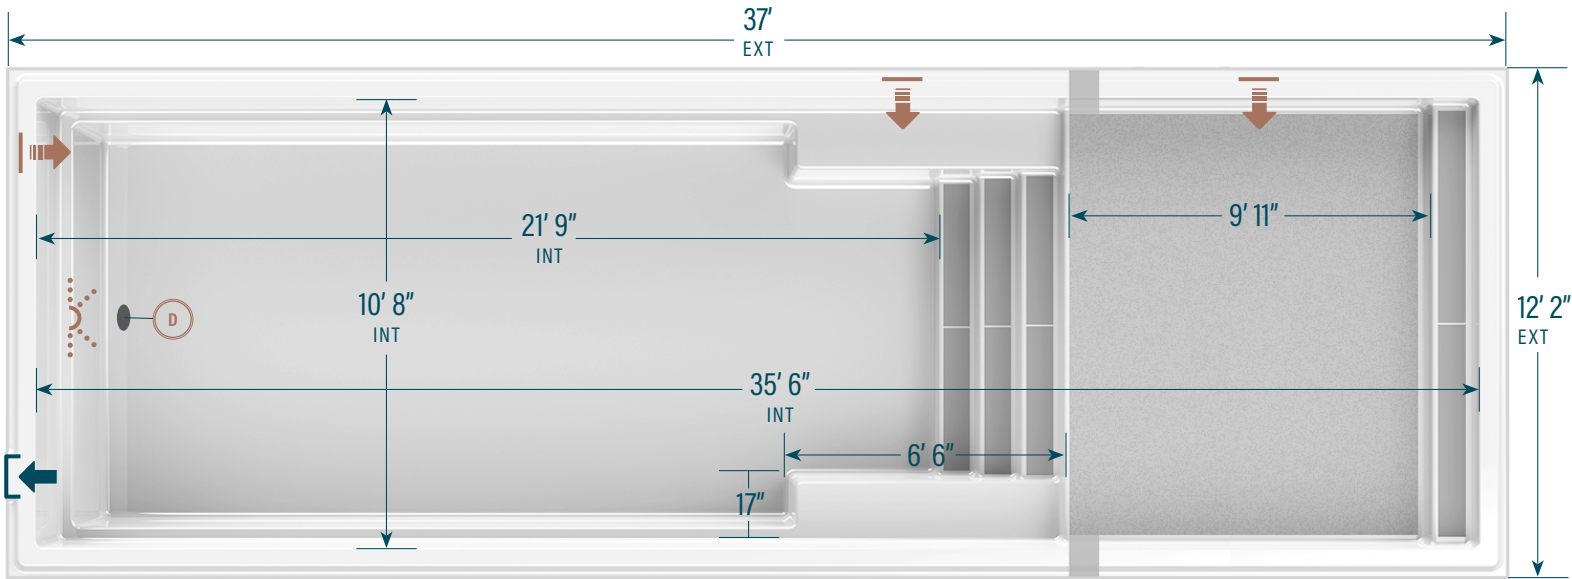

moVa

CONTEMPORARY POOLS

12' x 37' with sun ledge

CAPACITY
8,702 US gallons
32,936 litres

SHELL WEIGHT
988 kg | 2,175 lbs

LEGEND

SKIMMER	➔]	SIDE BOTTOM DRAIN	(D)	WATER RETURN	←]]	LED LIGHT	⋯	COLORS	
								WILD WOLF	■
								SEA FOAM	□