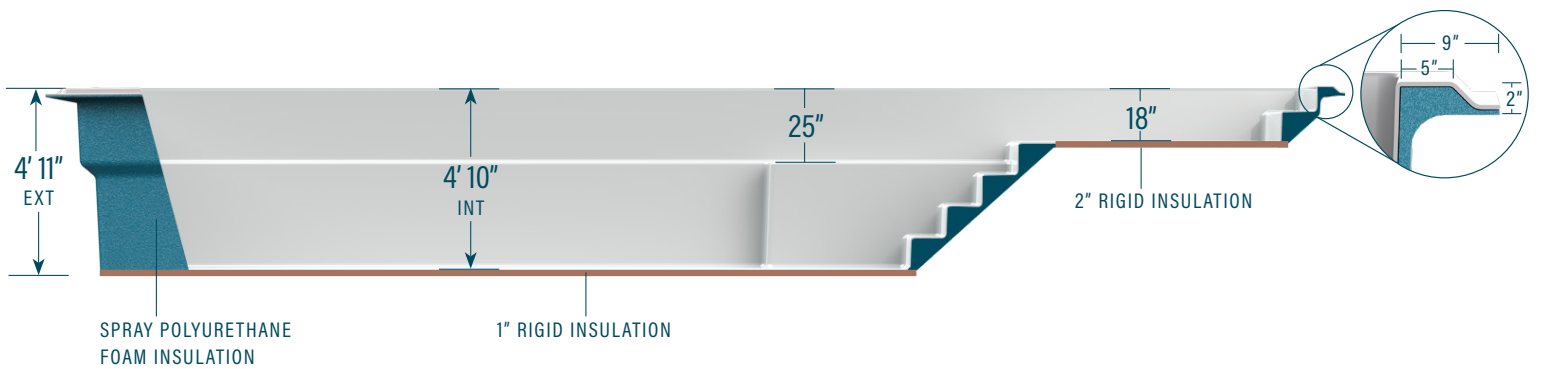

## 12' x 34' with sun ledge

**CAPACITY**  
8,402 US gallons

**SHELL WEIGHT**  
2,065 lbs