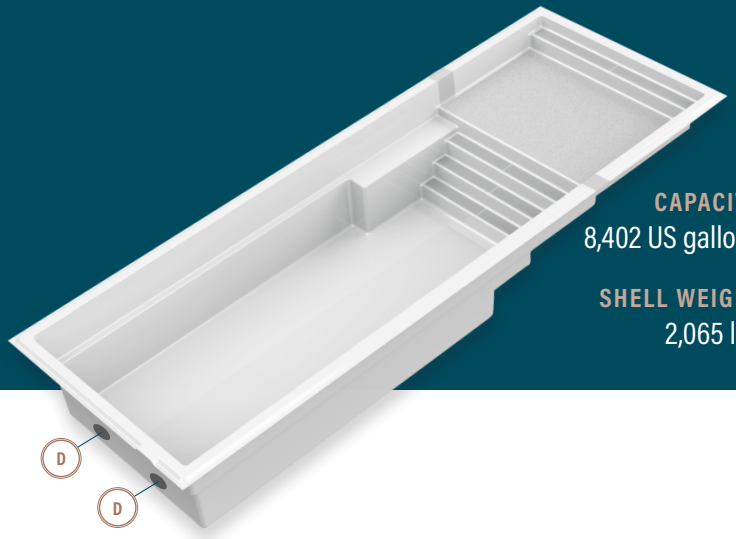

## 12' x 34' with sun ledge

**CAPACITY**  
8,402 US gallons

**SHELL WEIGHT**  
2,065 lbs