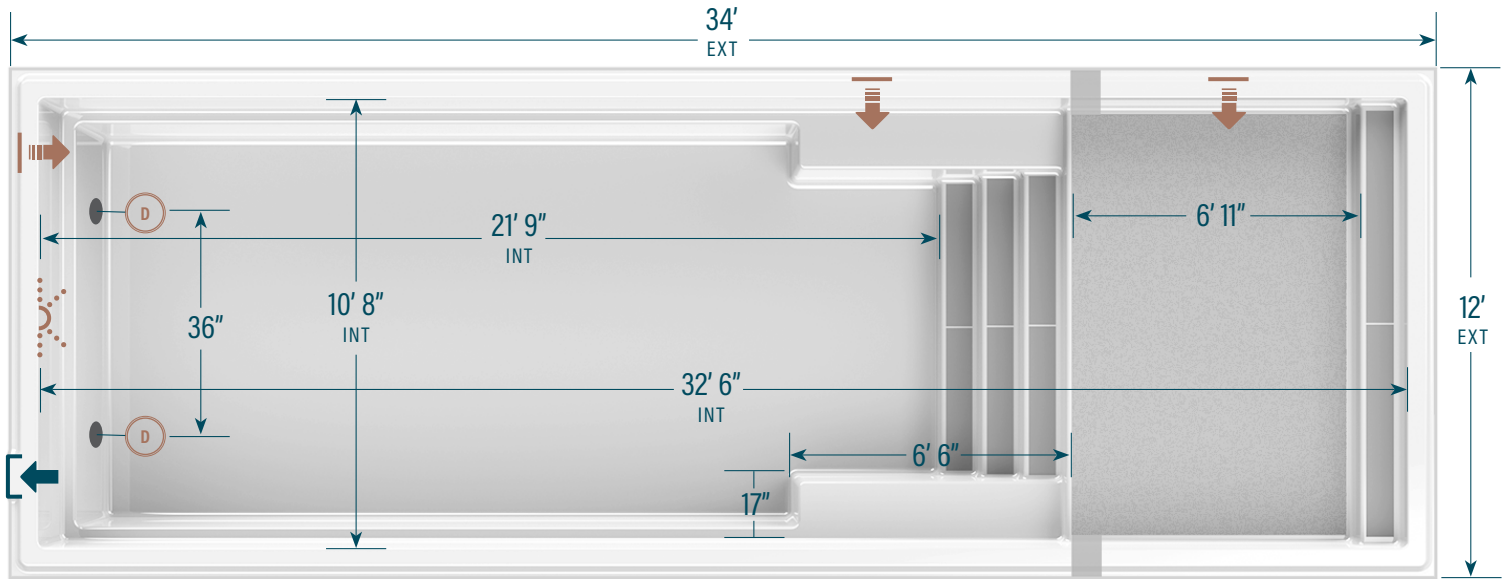

## 12' x 34' with sun ledge

**CAPACITY**  
8,402 US gallons

**SHELL WEIGHT**  
2,065 lbs