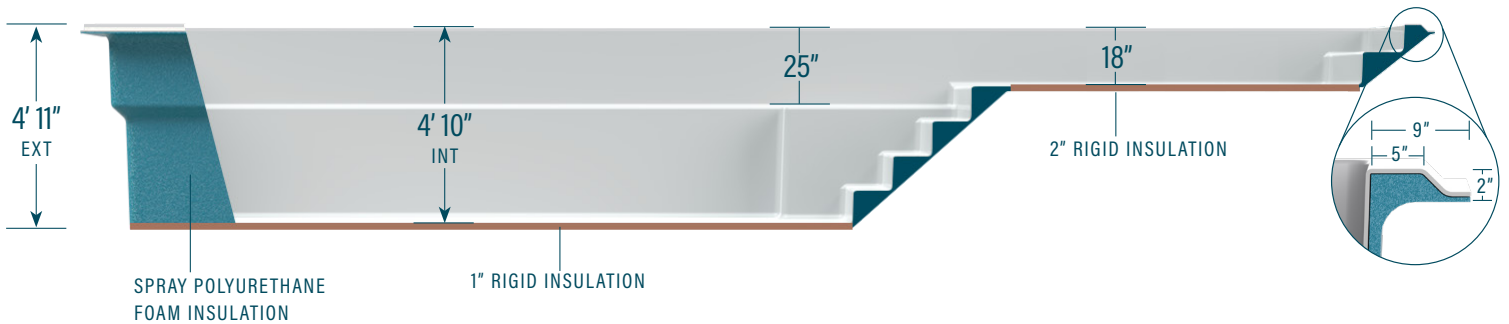

moVa

CONTEMPORARY POOLS

12' x 33' with sun ledge

CAPACITY
7,257 US gallons
27,469 litres

SHELL WEIGHT
877 kg | 1,930 lbs

LEGEND

SKIMMER	➔]	SIDE BOTTOM DRAIN	(D)	WATER RETURN	⏪	LED LIGHT	⋯	COLORS	
								WILD WOLF	■
								SEA FOAM	■