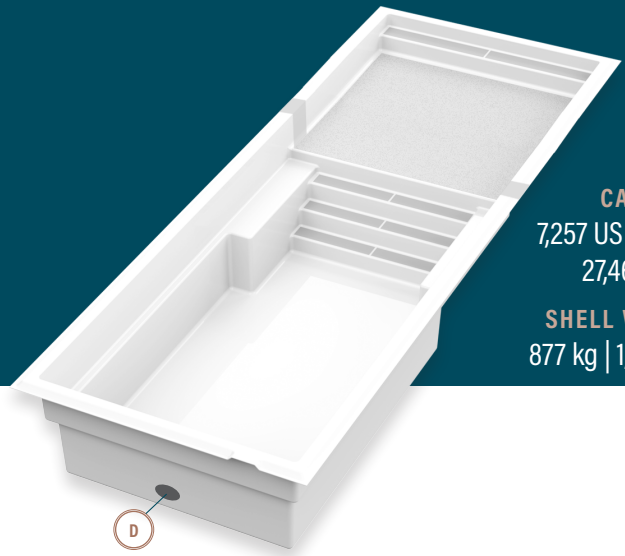

moVa

CONTEMPORARY POOLS

12' x 33' with sun ledge

CAPACITY
7,257 US gallons
27,469 litres

SHELL WEIGHT
877 kg | 1,930 lbs

LEGEND

SKIMMER	➔]	SIDE BOTTOM DRAIN	(D)	WATER RETURN	⏪	LED LIGHT	⋯	COLORS	
								WILD WOLF	■
								SEA FOAM	■