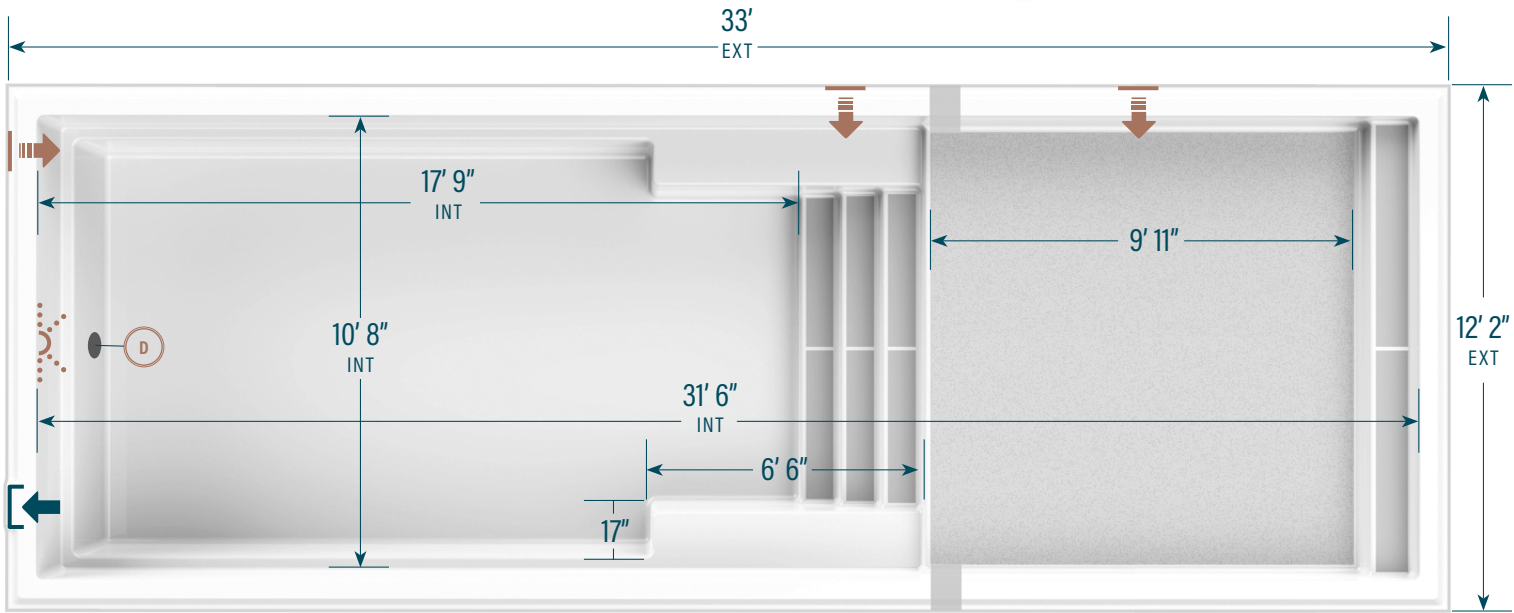

moVa

CONTEMPORARY POOLS

12' x 33' with sun ledge

CAPACITY
7,257 US gallons
27,469 litres

SHELL WEIGHT
877 kg | 1,930 lbs

LEGEND

SKIMMER	➔]	SIDE BOTTOM DRAIN	(D)	WATER RETURN	⏪	LED LIGHT	⋯	COLORS	
								WILD WOLF	■
								SEA FOAM	■