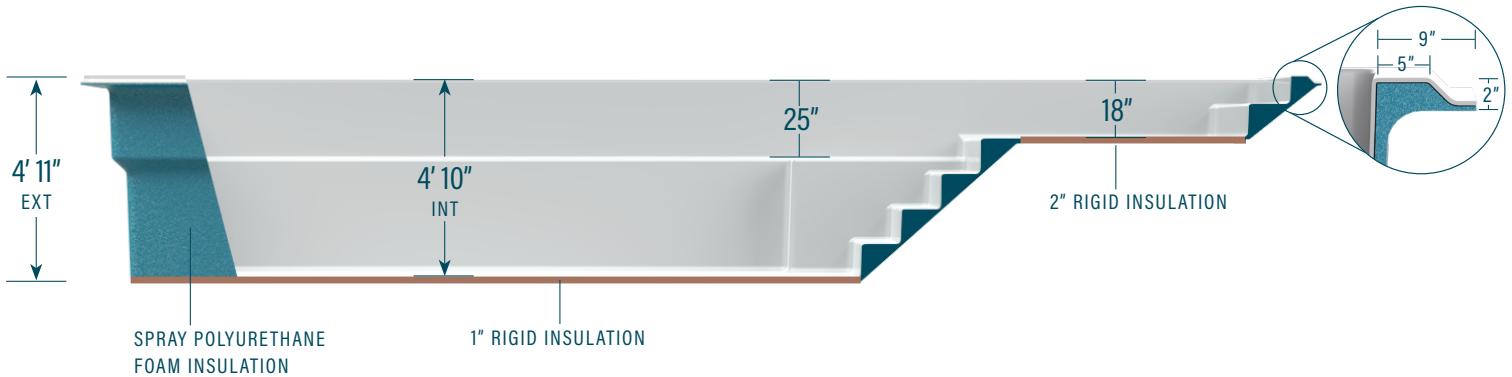

moVa

CONTEMPORARY POOLS

12' x 30' with sun ledge

CAPACITY
6,957 US gallons
26,336 litres

SHELL WEIGHT
826 kg | 1,820 lbs

LEGEND

SKIMMER		SIDE BOTTOM DRAIN		WATER RETURN		LED LIGHT		COLORS	
								WILD WOLF	
								SEA FOAM	