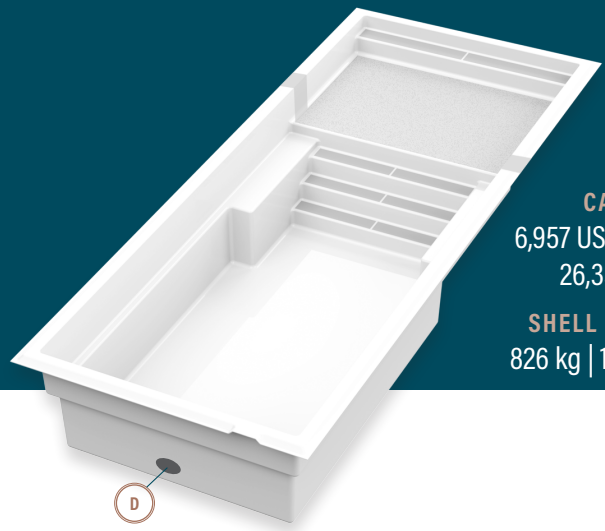

moVa

CONTEMPORARY POOLS

12' x 30' with sun ledge

CAPACITY
6,957 US gallons
26,336 litres

SHELL WEIGHT
826 kg | 1,820 lbs

LEGEND

SKIMMER		SIDE BOTTOM DRAIN		WATER RETURN		LED LIGHT		COLORS	
								WILD WOLF	
								SEA FOAM	