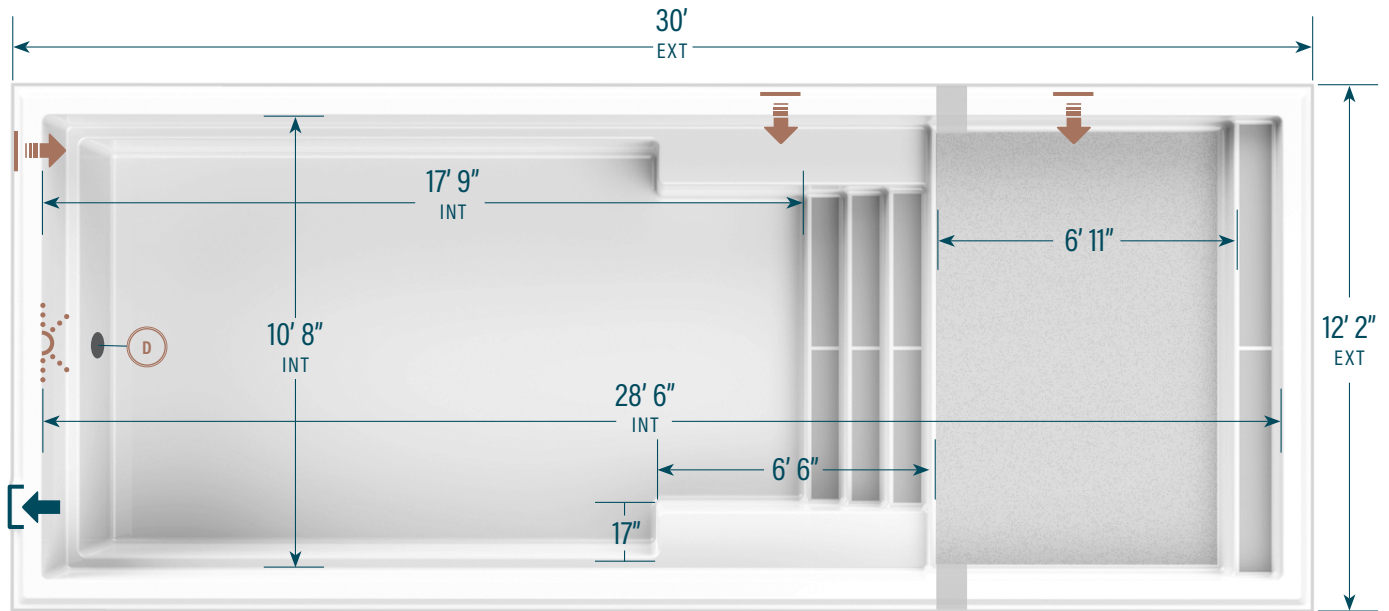

moVa

CONTEMPORARY POOLS

12' x 30' with sun ledge

CAPACITY
6,957 US gallons
26,336 litres

SHELL WEIGHT
826 kg | 1,820 lbs

LEGEND

SKIMMER		SIDE BOTTOM DRAIN		WATER RETURN		LED LIGHT		COLORS	
								WILD WOLF	
								SEA FOAM	