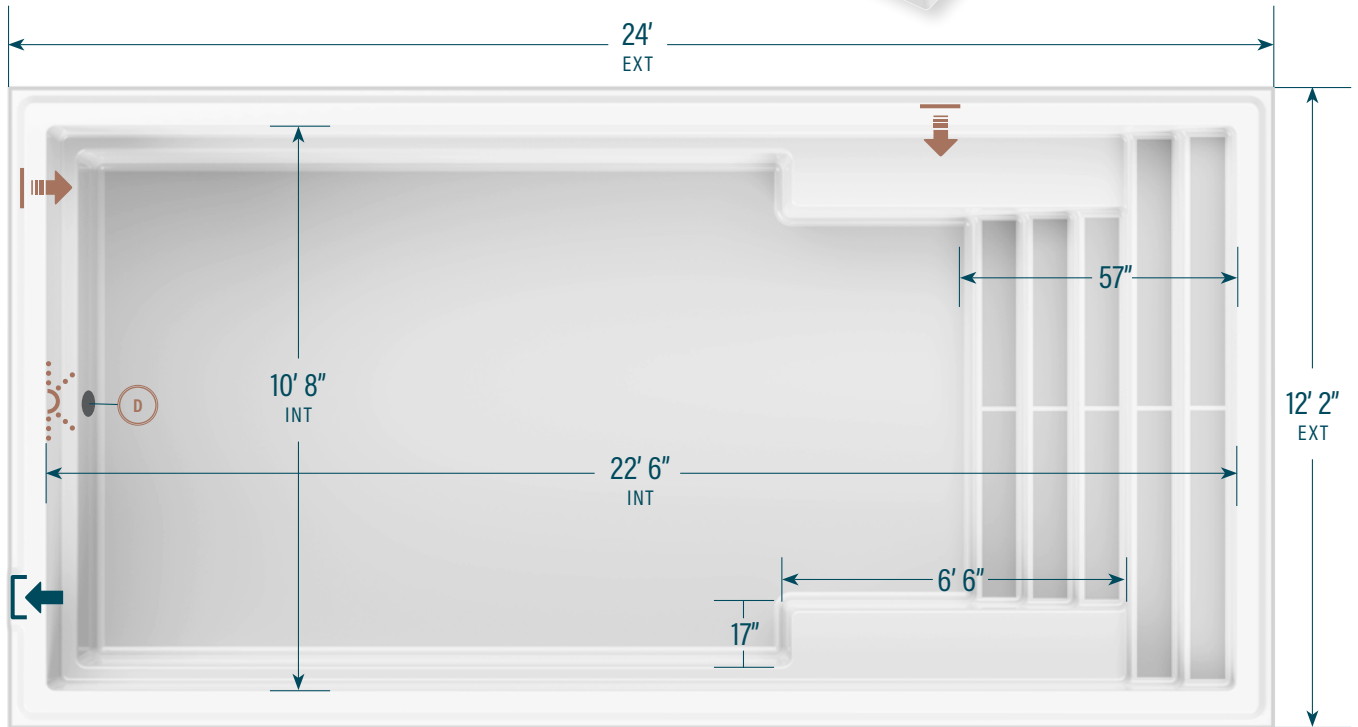

moVa

CONTEMPORARY POOLS

12' x 24'

CAPACITY
6,700 US gallons
25,362 litres

SHELL WEIGHT
760 kg | 1,675 lbs

LEGEND

SKIMMER	[]	SIDE BOTTOM DRAIN	(D)	WATER RETURN	[]	LED LIGHT	[]	COLORS	
								WILD WOLF	[]
								SEA FOAM	[]