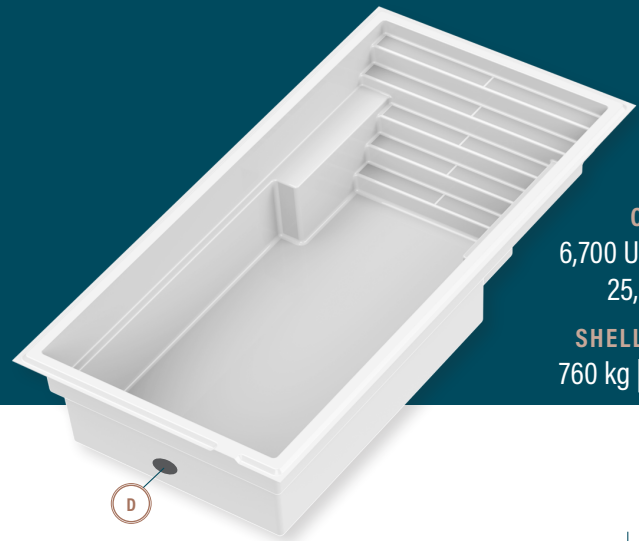

moVa

CONTEMPORARY POOLS

12' x 24'

CAPACITY
6,700 US gallons
25,362 litres

SHELL WEIGHT
760 kg | 1,675 lbs

LEGEND

SKIMMER	[]	SIDE BOTTOM DRAIN	(D)	WATER RETURN	[]	LED LIGHT	[]	COLORS	
								WILD WOLF	[]
								SEA FOAM	[]