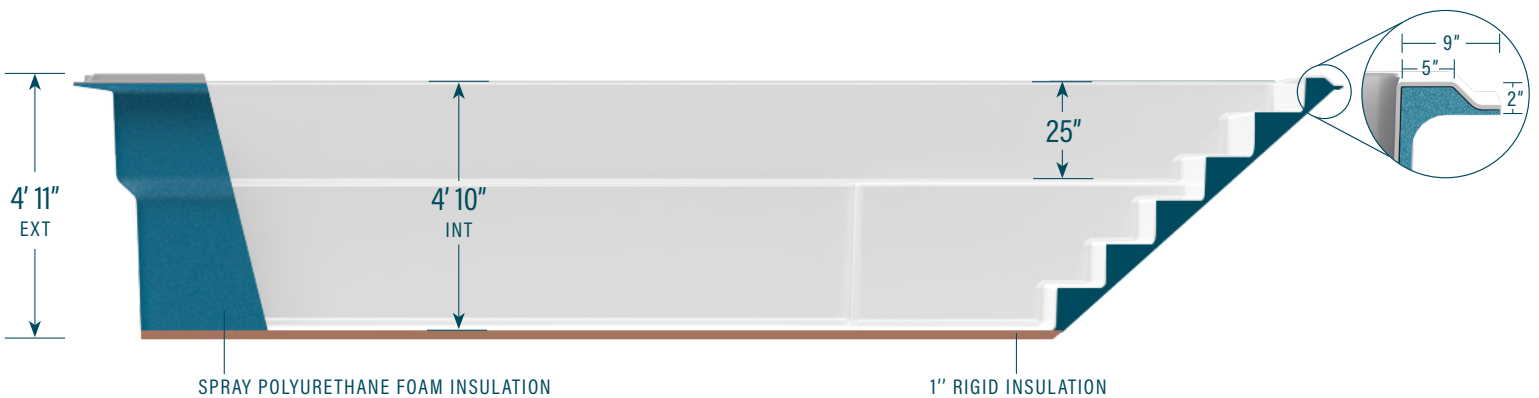

moVa

CONTEMPORARY POOLS

12' x 24'

CAPACITY
6,700 US gallons
25,362 litres

SHELL WEIGHT
760 kg | 1,675 lbs

LEGEND

SKIMMER	[]	SIDE BOTTOM DRAIN	(D)	WATER RETURN	[]	LED LIGHT	[]	COLORS	
								WILD WOLF	[]
								SEA FOAM	[]