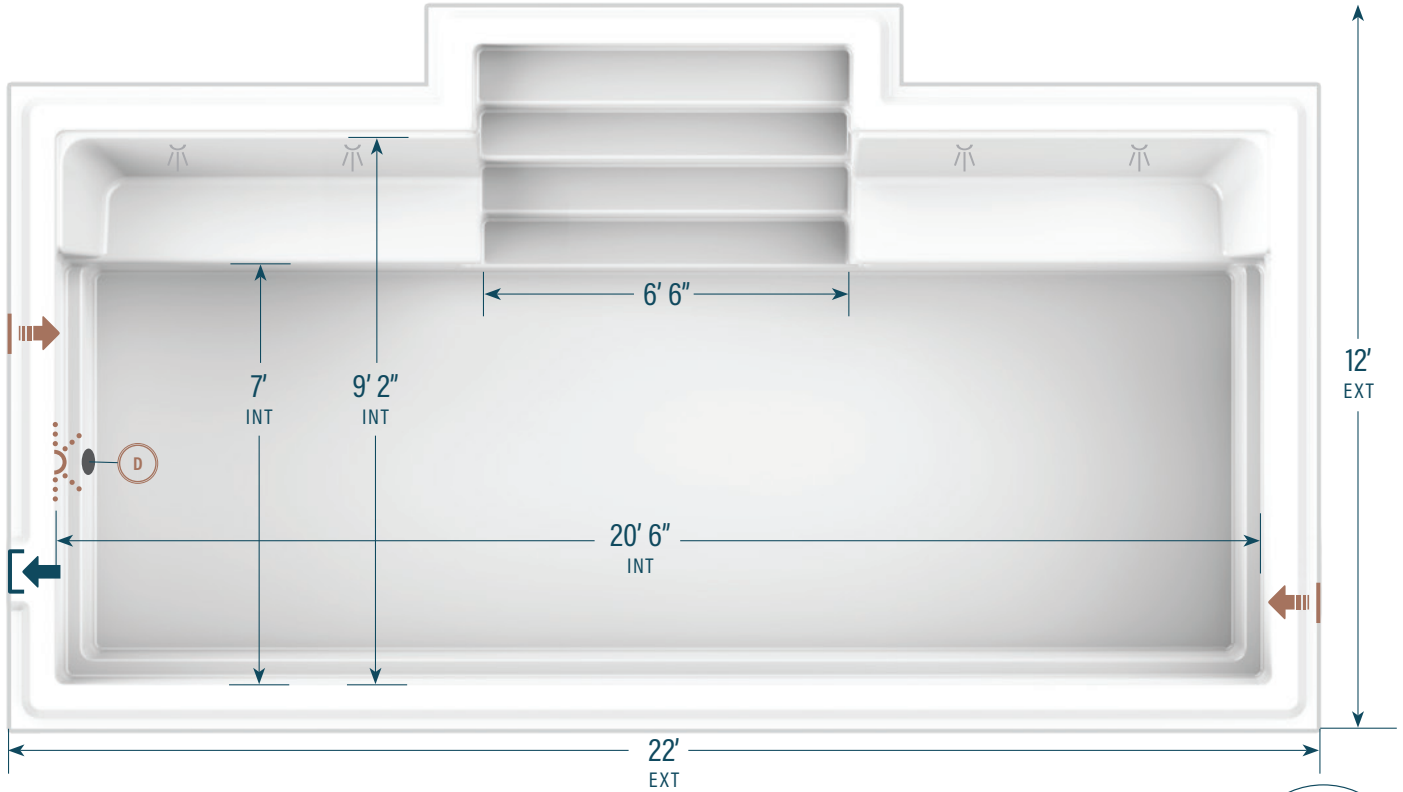

moVa

CONTEMPORARY POOLS

12' x 22'

CAPACITY
5 152 US gallons

SHELL WEIGHT
1,600 lb

LEGEND

SKIMMER

SIDE BOTTOM
DRAIN

WATER
RETURN

LED
LIGHT

HOT TUB JETS

OPTIONAL

Positioning of these elements is standard. Modifications can be requested. Ask your retailer.

STANDARD COLORS*

WILD WOLF

SEA FOAM