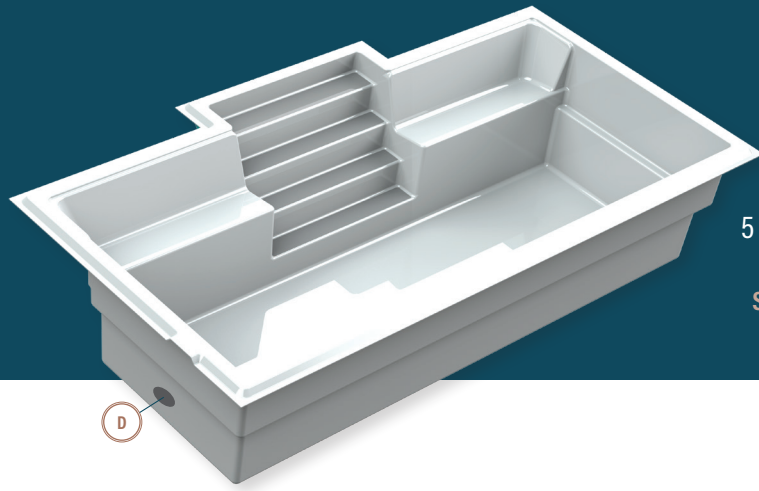

moVa

CONTEMPORARY POOLS

12' x 22'

CAPACITY
5 152 US gallons

SHELL WEIGHT
1,600 lb

LEGEND

SKIMMER

SIDE BOTTOM
DRAIN

WATER
RETURN

LED
LIGHT

HOT TUB JETS

OPTIONAL

Positioning of these elements is standard. Modifications can be requested. Ask your retailer.

STANDARD COLORS*

WILD WOLF

SEA FOAM